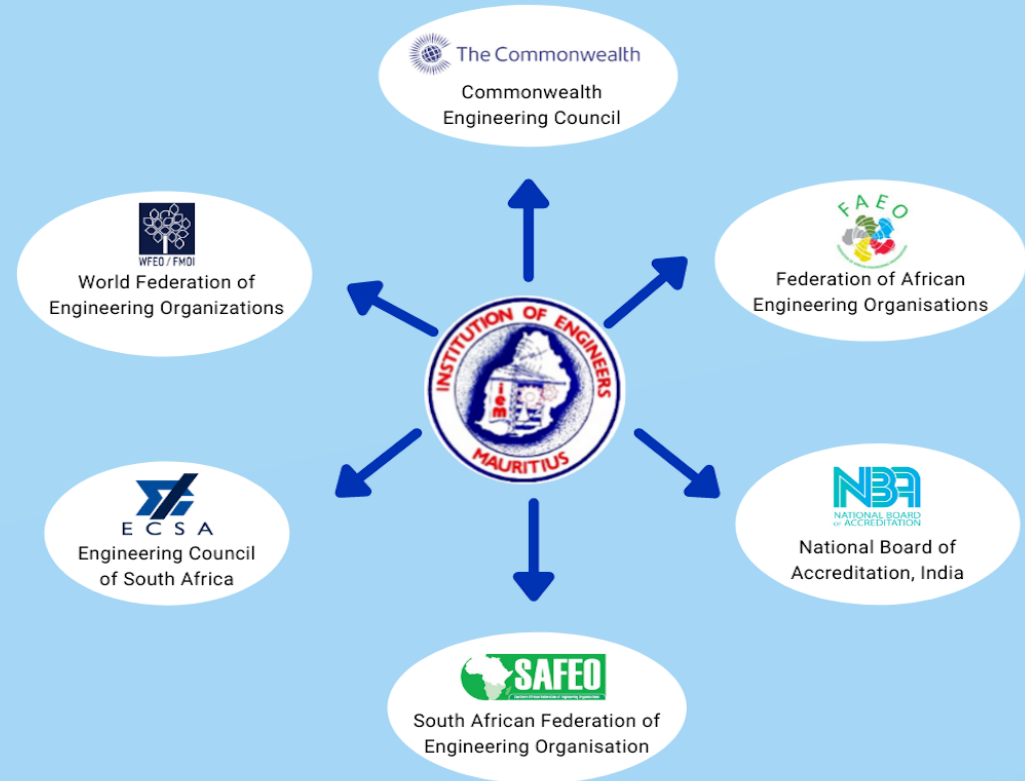

IEM fosters engineering science and its application in all engineering disciplines and endeavours to ensure the highest standard of service in engineering.

IEM promotes excellence in engineering education through the establishment of an appropriate framework for accreditation of engineering degree programmes to internationally recognised standards for entry into practice of engineering. (Washington Accord)

BENEFITS OF MEMBERSHIP

Networking with engineers from all disciplines of Engineering	Internationally Recognised Certification such as AMIEM, MIEM, FIEM & PEng
CPD Courses in our Training Centre	Representation in various Boards & Institutions
Engineers are recognised & publish technical papers	Talks/Webinars/Workshops & Visits to key Engineering Sites
Be part of the International Engineering Fraternity	Guidance from Mentors for Registration with CRPE

HOW TO APPLY

You can apply online and upload any required document at www.iemauritius.com
For all Assistance on Membership please email iem@intnet.mu or call **4543065**

TYPES OF MEMBERSHIP

Student	Technician	Associate
Member	Fellow	PEng

REJOINING & UPGRADING YOUR MEMBERSHIP

If you are Rejoining IEM or Upgrading your Membership please use same online forms.

Payments via Internet Banking preferable.

INTERNATIONAL CONNECTIONS